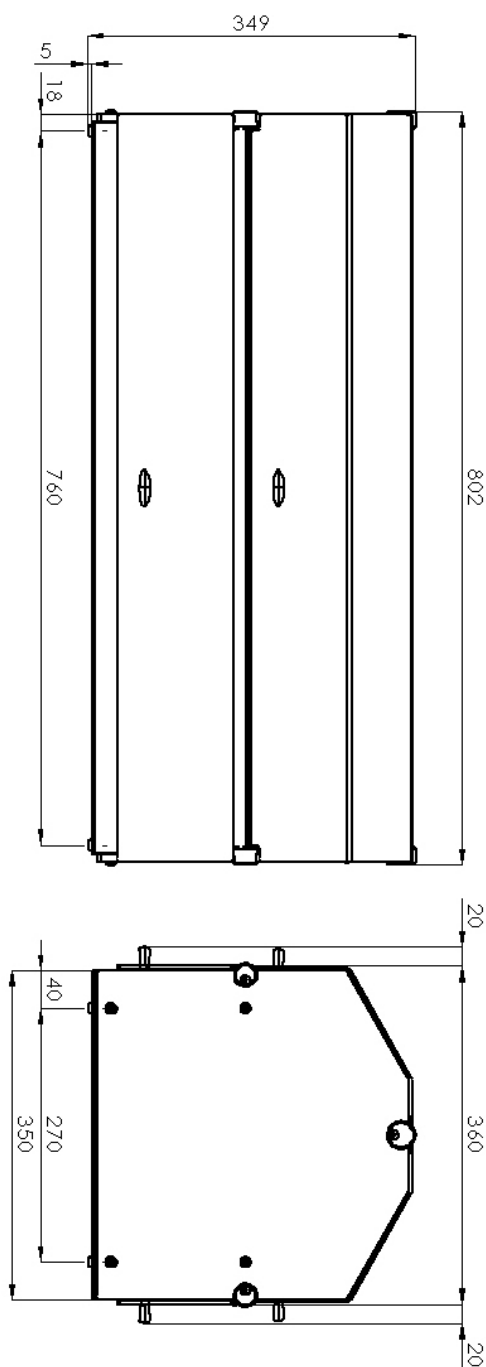

Technical data sheet

Product features

Display case neutral 1x shelf 80x35

Model	SAP Code	00004967
--------------	-----------------	----------

- Device properties: Neutral
- Opening of device: Two-sided

SAP Code	00004967	Net Height [mm]	412
Net Width [mm]	804	Net Weight [kg]	10.50
Net Depth [mm]	360		

Technical data sheet

Technical drawing

Display case neutral 1x shelf 80x35

Model

SAP Code

00004967

Technical data sheet

Technical parameters

2. Net Width [mm]:

804

8. Gross Height [mm]:

300

3. Net Depth [mm]:

360

9. Gross Weight [kg]:

12.00

4. Net Height [mm]:

412

10. Device properties:

Neutral

5. Net Weight [kg]:

10.50

11. Opening of device:

Two-sided